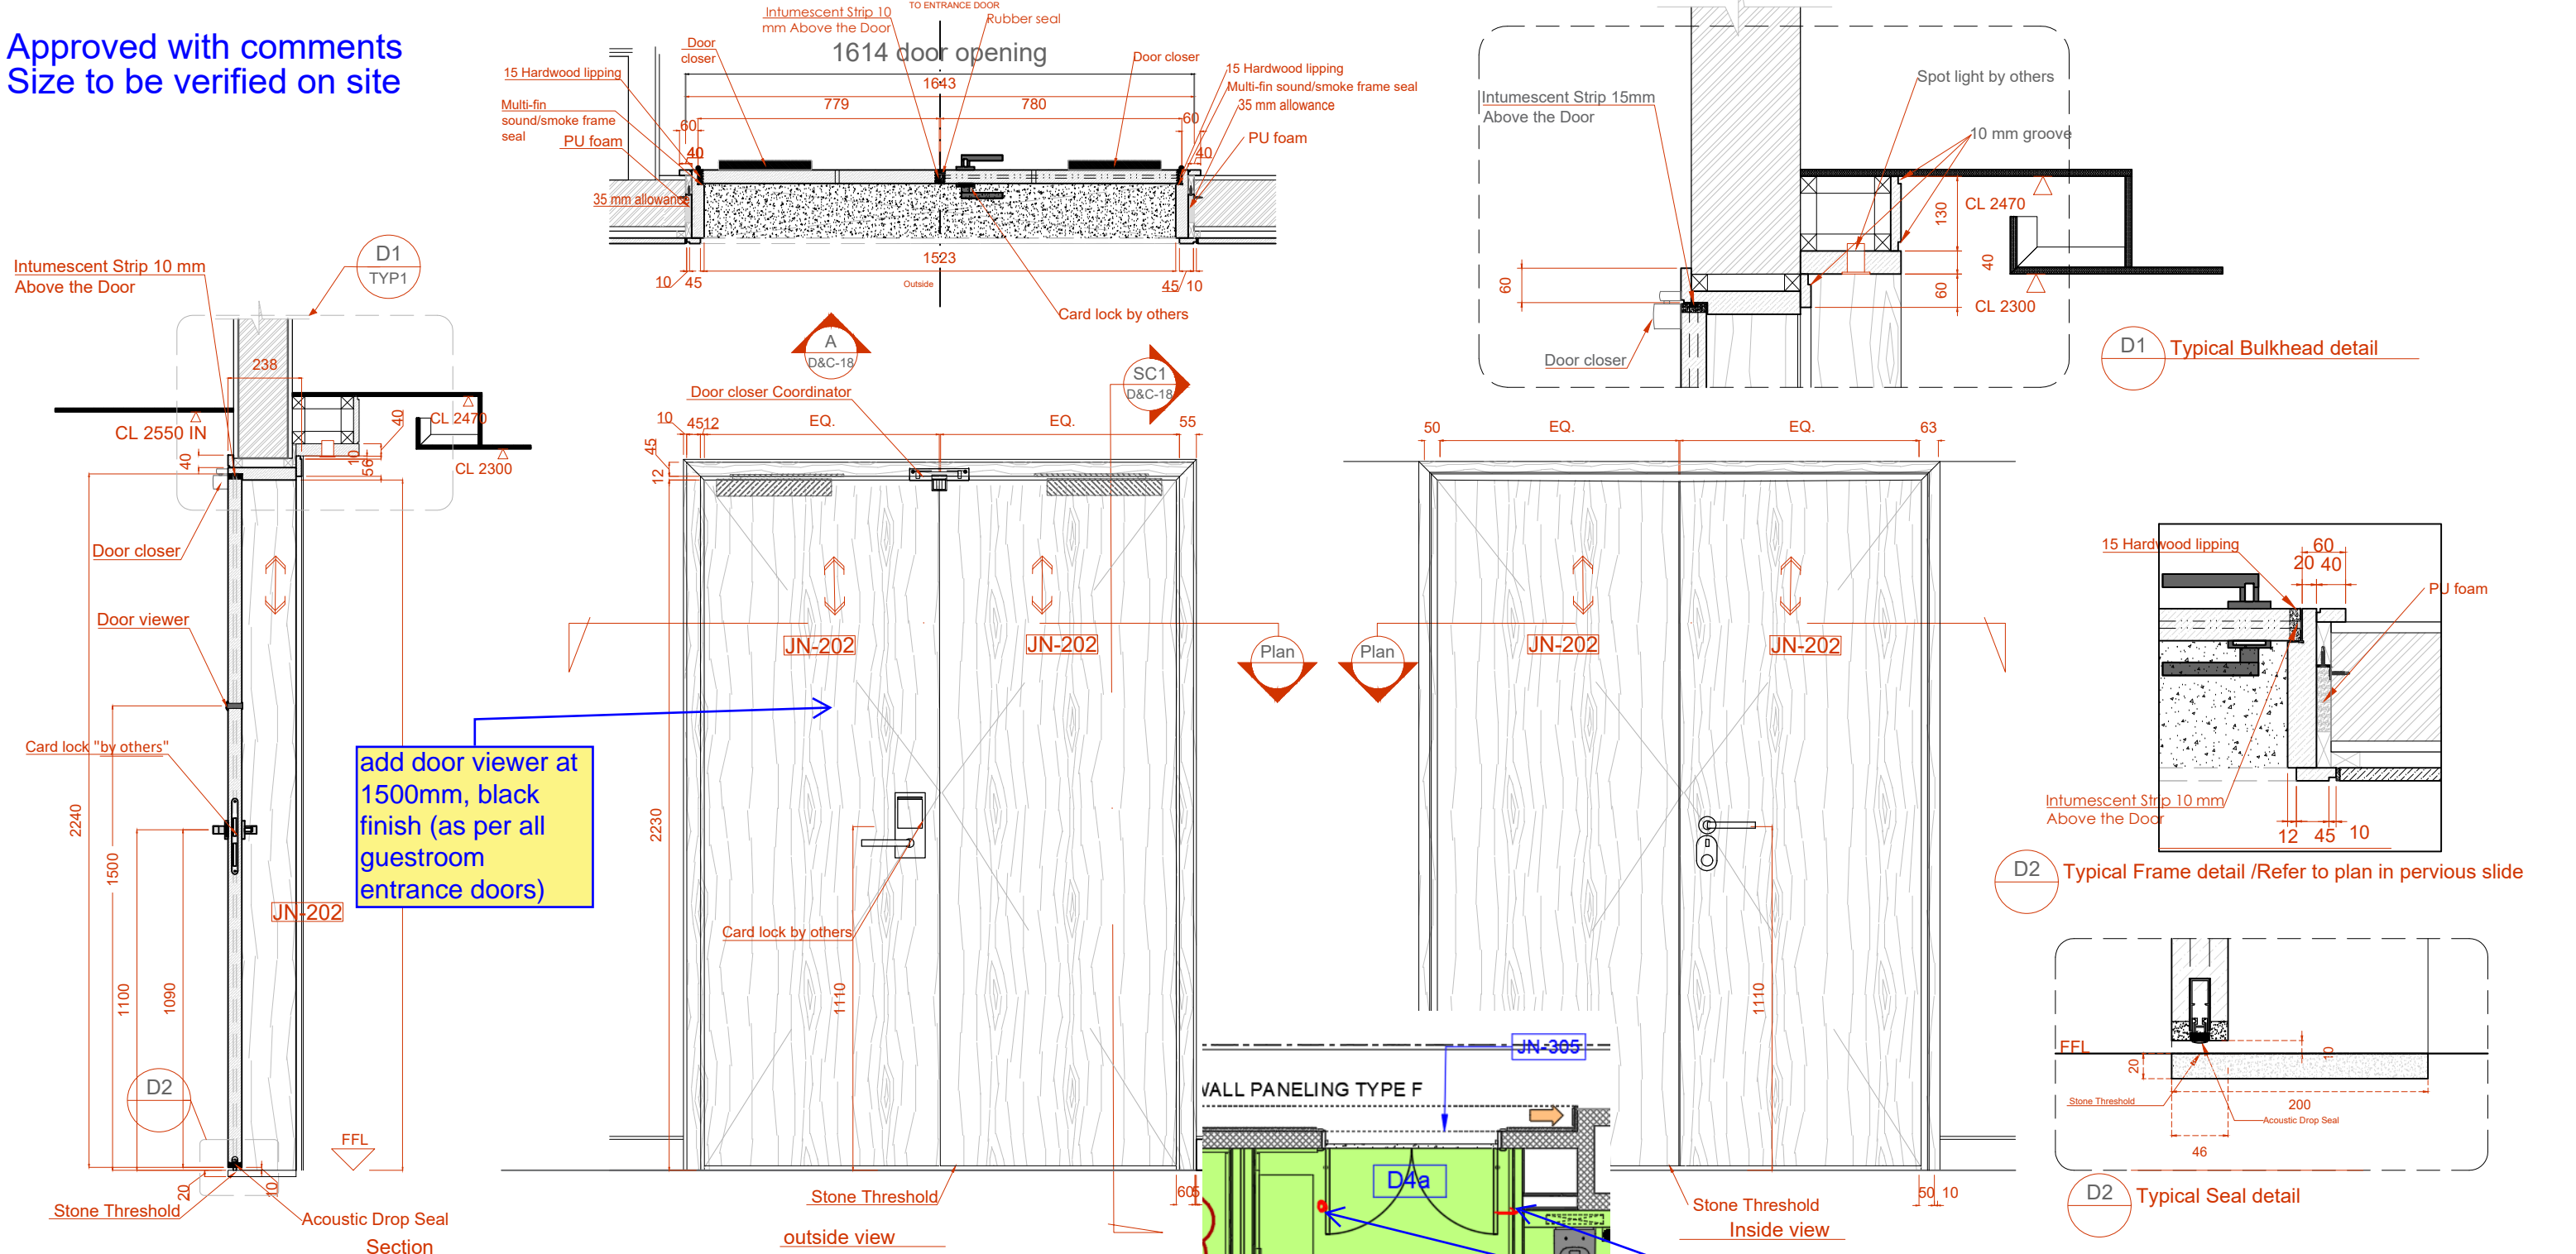

Approved with comments  
Size to be verified on site

<b>D4a</b>	presidential suite Entrance door	
Panel Size	1720 mm W x 2350mm H x 44mm thk	
Finish	Timber panel , Timber frame to match JN-305	
Door leaf type	Double door, double swing flush door	
Ironmongery & Accessories	Hinges Type 2 : Hinges with curved edges	Black Finish
	vingcard Electronic lockset <b>By others</b>	Black Finish
	Pull plate with Handle with card reader	Black Finish
	Door stop type 1	Black Finish
	Acoustic drop seal	Black Finish
	Rubber seal	Black Finish
	DORMA TS93 GSR Door closer with coordinator	Black Finish
Location	presidential suite Entrance door	
Total QTY	1	
Fire Rating	NA	
Acoustic	NA	
Remarks	Fire and acoustic rating to be as per the other Guestroom entrance doors - DAA to confirm (as requested before)	